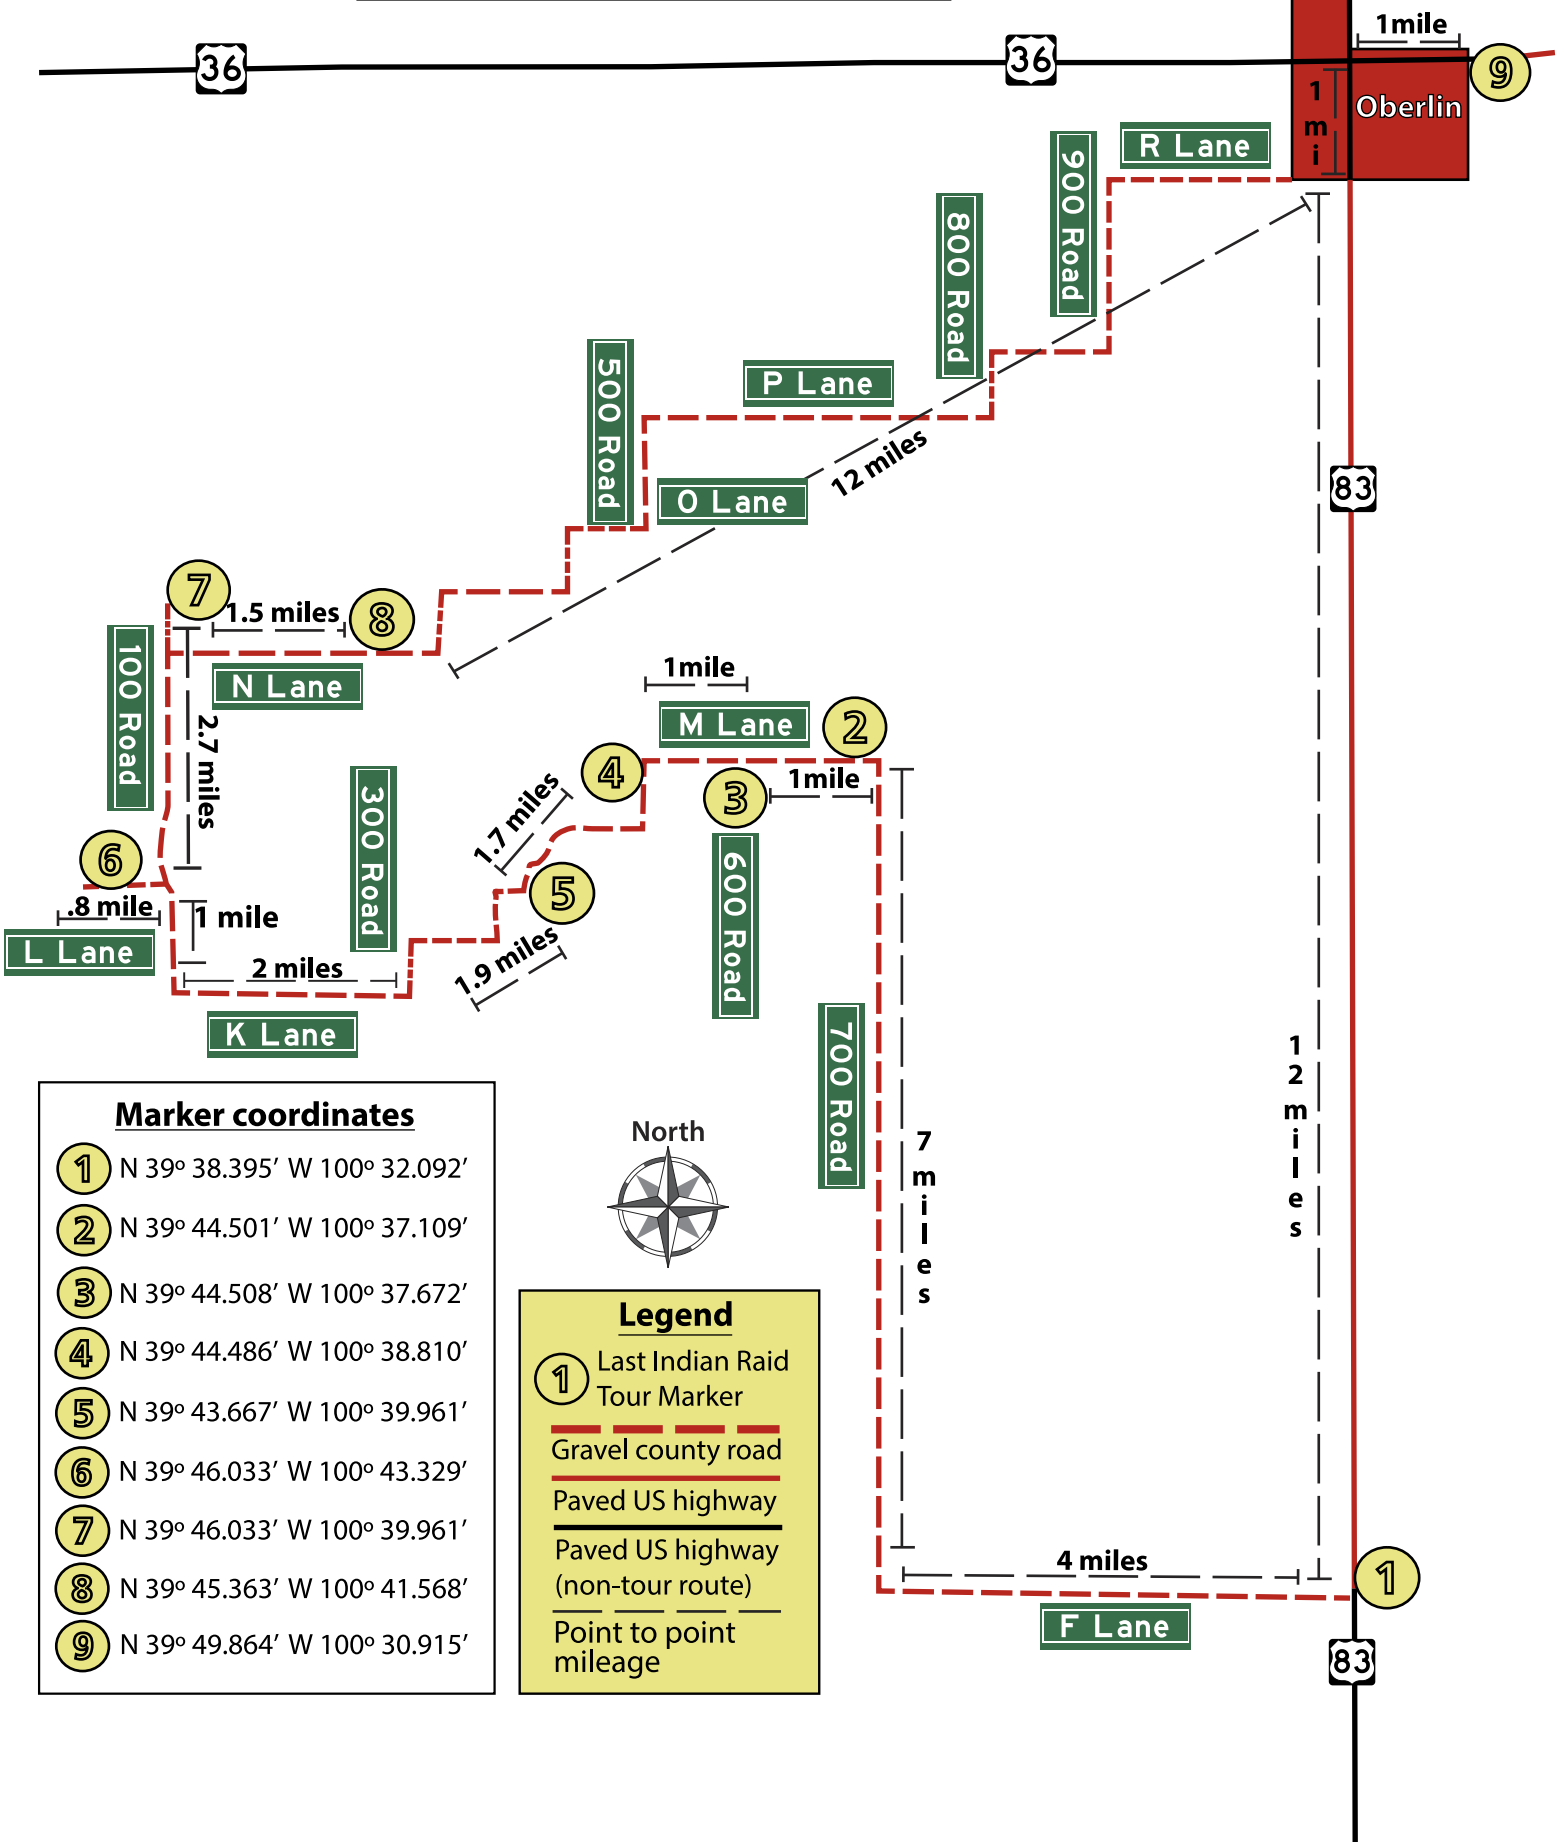

Indian Raid Tour Route

Marker coordinates

①	N 39° 38.395' W 100° 32.092'
②	N 39° 44.501' W 100° 37.109'
③	N 39° 44.508' W 100° 37.672'
④	N 39° 44.486' W 100° 38.810'
⑤	N 39° 43.667' W 100° 39.961'
⑥	N 39° 46.033' W 100° 43.329'
⑦	N 39° 46.033' W 100° 39.961'
⑧	N 39° 45.363' W 100° 41.568'
⑨	N 39° 49.864' W 100° 30.915'

North

Legend

- ① Last Indian Raid Tour Marker
- Gravel county road
- Paved US highway
- Paved US highway (non-tour route)
- Point to point mileage